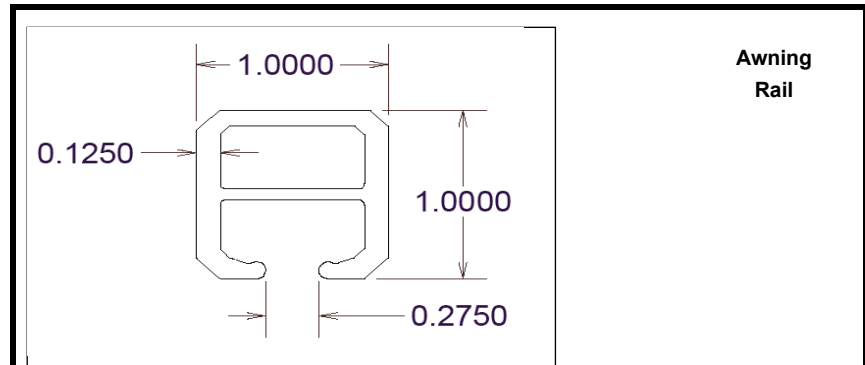

**Awning
Rail**

Part #	Description	Lbs./Ft.	Alloy-Temper	Stock Length
101011	Awning Rail	.4737	6063-T5	288"