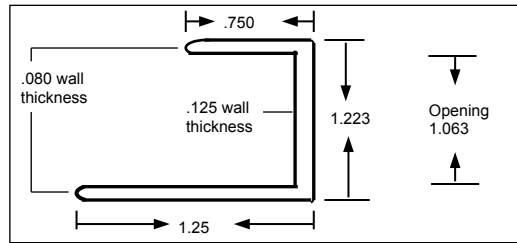

**VoyagerR
Seat Plank**

Part #	Description	Lbs./Ft.	Alloy-Temper	Stock Length
100520	VoyagerR Seat Plank	1.86	6063-T6	288"
100146	PLANK CAP	.328	6005-T5	144"
	Voy001-000-001		Mounting Clip	

**Rail
Cap**

Part #	Description	Lbs./Ft.	Alloy-Temper	Stock Length
100904	Rail Cap	.55	6063 T-5	240"

**Truck Trailer
Stake Post II**

Part #	Description	Lbs./Ft.	Alloy-Temper	Stock Length
100606	Stake Post	1.207	6005-T5	270"

Alloy Change Notice! No alloy changes on this page.

Stock Custom Shapes

**VoyageR
Deck
Cap**

Part #	Description	Lbs./Ft.	Alloy-Temper	Stock Length
100494	VoyageR Deck Cap	.346	6063-T6	192"

**Bi-Hollow
Tube**

Part #	Description	Lbs./Ft.	Alloy-Temper	Stock Length
100577	Bi-Hollow Tube	1.334	6063-T5	240"

**Awning
Rail**

Part #	Description	Lbs./Ft.	Alloy-Temper	Stock Length
101011	Awning Rail	.4737	6063-T5	288"