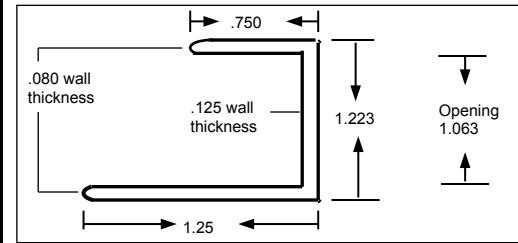

Stock Custom Shapes

**VoyageR
Deck
Cap**