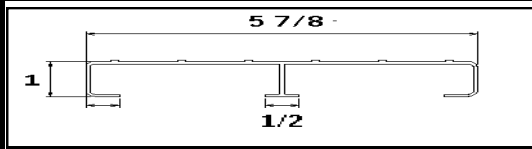

Alloy Change Notice! No alloy changes on this page.

Stock Custom Shapes

**VoyagerR
Deck**

Part #	Description	Lbs./Ft.	Alloy-Temper	Stock Length
100393	VoyagerR Deck	.787	6063-T6	288"
100494	DECK CAP	.346	6063-T6	192"

**VoyagerR
Seat Plank**

Part #	Description	Lbs./Ft.	Alloy-Temper	Stock Length
100520	VoyagerR Seat Plank	1.86	6063-T6	288"
100146	PLANK CAP	.328	6005-T5	144"
	Voy001-000-001		Mounting Clip	

**Rail
Cap**

Part #	Description	Lbs./Ft.	Alloy-Temper	Stock Length
100904	Rail Cap	.55	6063 T-5	240"

**Truck Trailer
Stake Post II**

Part #	Description	Lbs./Ft.	Alloy-Temper	Stock Length
100606	Stake Post	1.207	6005-T5	270"