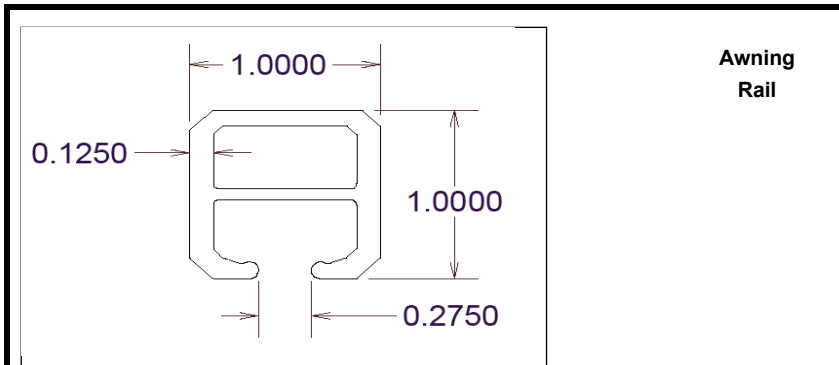

Alloy Change Notice! No alloy changes on this page.

Stock Custom Shapes

**VoyageR
Deck
Cap**

Part #	Description	Lbs./Ft.	Alloy-Temper	Stock Length
100494	VoyageR Deck Cap	.346	6063-T6	192"

**Bi-Hollow
Tube**

Part #	Description	Lbs./Ft.	Alloy-Temper	Stock Length
100577	Bi-Hollow Tube	1.334	6063-T5	240"

**Awning
Rail**

Part #	Description	Lbs./Ft.	Alloy-Temper	Stock Length
101011	Awning Rail	.4737	6063-T5	288"