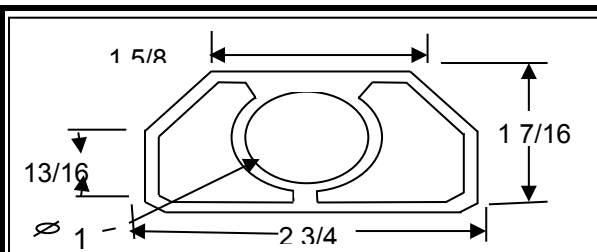

Alloy Change Notice! No alloy changes on this page.

Stock Custom Shapes

**VoyagerR
Deck**

Part #	Description	Lbs./Ft.	Alloy-Temper	Stock Length
100393	VoyagerR Deck	.787	6063-T6	288"
100494	DECK CAP	.346	6063-T6	192"

**VoyagerR
Seat Plank**

Part #	Description	Lbs./Ft.	Alloy-Temper	Stock Length
100520	VoyagerR Seat Plank	1.86	6063-T6	288"
100146	PLANK CAP	.328	6005-T5	144"
	Voy001-000-001		Mounting Clip	

**Rail
Cap**

Part #	Description	Lbs./Ft.	Alloy-Temper	Stock Length
100904	Rail Cap	.55	6063 T-5	240"

**Truck Trailer
Stake Post II**

Part #	Description	Lbs./Ft.	Alloy-Temper	Stock Length
100606	Stake Post	1.207	6005-T5	270"

Alloy Change Notice! No alloy changes on this page.

Stock Custom Shapes

**VoyageR
Deck
Cap**

Part #	Description	Lbs./Ft.	Alloy-Temper	Stock Length
100494	VoyageR Deck Cap	.346	6063-T6	192"

**Bi-Hollow
Tube**