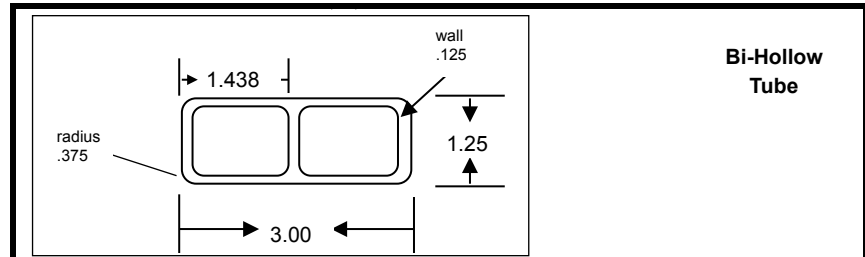

Part #	Description	Lbs./Ft.	Alloy-Temper	Stock Length
100494	VoyageR Deck Cap	.346	6063-T6	192"

**Bi-Hollow
Tube**

Part #	Description	Lbs./Ft.	Alloy-Temper	Stock Length
100577	Bi-Hollow Tube	1.334	6063-T5	240"