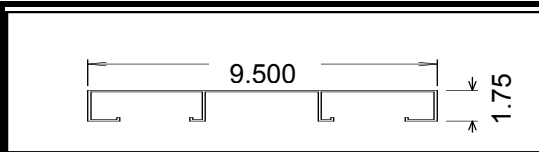

Alloy Change Notice! No alloy changes on this page.

Stock Custom Shapes

**VoyagerR
Deck**

Part #	Description	Lbs./Ft.	Alloy-Temper	Stock Length
100393	VoyagerR Deck	.787	6063-T6	288"
100494	DECK CAP	.346	6063-T6	192"

**VoyagerR
Seat Plank**

Part #	Description	Lbs./Ft.	Alloy-Temper	Stock Length
100520	VoyagerR Seat Plank	1.86	6063-T6	288"
100146	PLANK CAP	.328	6005-T5	144"
	Voy001-000-001		Mounting Clip	

**Rail
Cap**