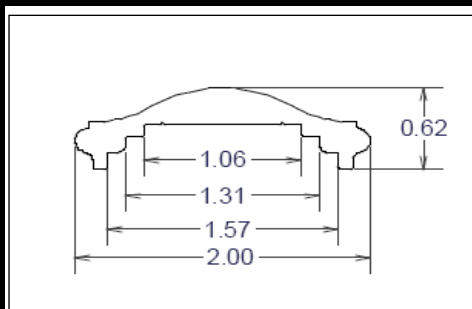

Alloy Change Notice! No alloy changes on this page.

Stock Custom Shapes

**VoyagerR
Deck**

Part #	Description	Lbs./Ft.	Alloy-Temper	Stock Length
100393	VoyagerR Deck	.787	6063-T6	288"
100494	DECK CAP	.346	6063-T6	192"

**VoyagerR
Seat Plank**

Part #	Description	Lbs./Ft.	Alloy-Temper	Stock Length
100520	VoyagerR Seat Plank	1.86	6063-T6	288"
100146	PLANK CAP	.328	6005-T5	144"
	Voy001-000-001		Mounting Clip	

**Rail
Cap**

Part #	Description	Lbs./Ft.	Alloy-Temper	Stock Length
100904	Rail Cap	.55	6063 T-5	240"

**Truck Trailer
Stake Post II**

Part #	Description	Lbs./Ft.	Alloy-Temper	Stock Length
100606	Stake Post	1.207	6005-T5	270"