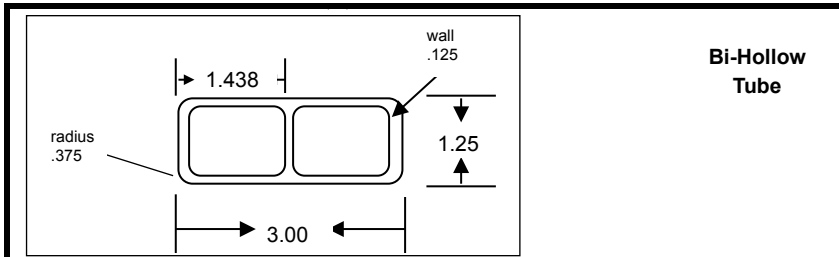

Part #	Description	Lbs./Ft.	Alloy-Temper	Stock Length
100904	Rail Cap	.55	6063 T-5	240"

**Truck Trailer
Stake Post II**

Part #	Description	Lbs./Ft.	Alloy-Temper	Stock Length
100606	Stake Post	1.207	6005-T5	270"

Alloy Change Notice! No alloy changes on this page.

Stock Custom Shapes

**VoyageR
Deck
Cap**

Part #	Description	Lbs./Ft.	Alloy-Temper	Stock Length
100494	VoyageR Deck Cap	.346	6063-T6	192"

**Bi-Hollow
Tube**